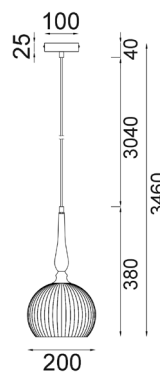

CALIZ2 & 4