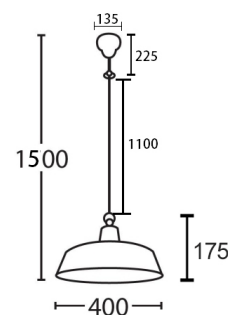

DEKSEL SERIES

Aged Copper Interior Wall / Pendant Lights & Exterior Wall Light

DEKSEL01
(Exterior Wall Light)

DEKSEL02
(Interior Wall Light/ Brass bracket, base & neck)

DEKSEL03
(Interior Pendant Light/ Brass bracket & base)

canopy

Decor Lighting

Product Features:

- Input voltage: 110-265V AC
- Shade: Aged oxidised solid copper
- Screw: stainless steel
- Lamp holder: E27 (Max.60W)
- Globe not included
- IP rating: DEKSEL01: IP54 & DEKSEL02-03: IP23

IP54 Rated	IP23 Rated	2YEAR Replacement Warranty
----------------------	----------------------	---

PART NO.	DESCRIPTION	LAMP HOLDER	MAX. WATT	IP	CANOPY (mm)	BACK PLATE (mm)	SUSPENSION (mm)	WEIGHT (kg)	BOX (cm)	CARTON QTY
DEKSEL01	WALL MATT AGED COP CLR Glass IP54	E27	60W	IP54	-	Ø115x25	-	1.5	35x27x26	1/4
DEKSEL02	WALL MATT AGED COP IP23 (Brass Bracket, base & neck)	E27	60W	IP23	-	200x25	-	1.9	46x32x28	1/4
DEKSEL03	PENDANT AGED COP IP23 (Brass bracket & base)	E27	60W	IP23	Ø135	-	1100 Chain & cable	3.1	42x42x25	1/4