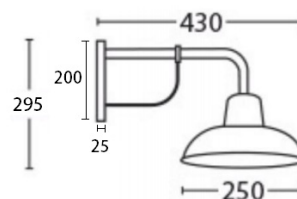

DEKSEL SERIES

Aged Copper Interior Wall / Pendant Lights & Exterior Wall Light

DEKSEL01
(Exterior Wall Light)

DEKSEL02
(Interior Wall Light/ Brass bracket, base & neck)

DEKSEL03
(Interior Pendant Light/ Brass bracket & base)

canopy

Decor Lighting

Product Features:

- Input voltage: 110-265V AC
- Shade: Aged oxidised solid copper
- Screw: stainless steel
- Lamp holder: E27 (Max.60W)
- Globe not included
- IP rating: DEKSEL01: IP54 & DEKSEL02-03: IP23

IP54 Rated	IP23 Rated	2YEAR Replacement Warranty
----------------------	----------------------	---

PART NO.	DESCRIPTION	LAMP HOLDER	MAX. WATT	IP	CANOPY (mm)	BACK PLATE (mm)	SUSPENSION (mm)	WEIGHT (kg)	BOX (cm)	CARTON QTY
DEKSEL01	WALL MATT AGED COP CLR Glass IP54	E27	60W	IP54	-	Ø115x25	-	1.5	35x27x26	1/4
DEKSEL02	WALL MATT AGED COP IP23 (Brass Bracket, base & neck)	E27	60W	IP23	-	200x25	-	1.9	46x32x28	1/4
DEKSEL03	PENDANT AGED COP IP23 (Brass bracket & base)	E27	60W	IP23	Ø135	-	1100 Chain & cable	3.1	42x42x25	1/4