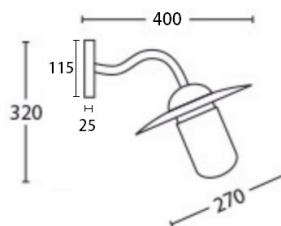

DEKSEL SERIES

Aged Copper Interior Wall / Pendant Lights & Exterior Wall Light

DEKSEL01
(Exterior Wall Light)

DEKSEL02
(Interior Wall Light/ Brass bracket, base & neck)

DEKSEL03
(Interior Pendant Light/ Brass bracket & base)

canopy

Decor Lighting

Product Features:

- Input voltage: 110-265V AC
- Shade: Aged oxidised solid copper
- Screw: stainless steel
- Lamp holder: E27 (Max.60W)
- Globe not included
- IP rating: DEKSEL01: IP54 & DEKSEL02-03: IP23

IP54 Rated	IP23 Rated	2YEAR Replacement Warranty
----------------------	----------------------	---

PART NO.	DESCRIPTION	LAMP HOLDER	MAX. WATT	IP	CANOPY (mm)	BACK PLATE (mm)	SUSPENSION (mm)	WEIGHT (kg)	BOX (cm)	CARTON QTY
DEKSEL01	WALL MATT AGED COP CLR Glass IP54	E27	60W	IP54	-	Ø115x25	-	1.5	35x27x26	1/4
DEKSEL02	WALL MATT AGED COP IP23 (Brass Bracket, base & neck)	E27	60W	IP23	-	200x25	-	1.9	46x32x28	1/4
DEKSEL03	PENDANT AGED COP IP23 (Brass bracket & base)	E27	60W	IP23	Ø135	-	1100 Chain & cable	3.1	42x42x25	1/4