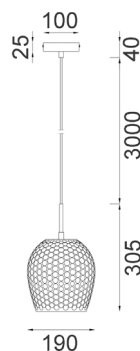

FOSSETTA

Interior Wine Glass Shape Dimpled Pendant Lights

- Input voltage: 220-240V
- Material: iron & glass
- Lamp holder: 1xE27 (Max.72W globe)
- Globe not included
- For indoor use only

Part No.	FOSSETTA1 & FOSSETTA2
Description	PENDANT ES 72W Amber / Mirror Finished Smokey Black Wine Glass Dimpled
Material	Iron & glass
Lamp holder	1xE27 (Max.72W)
Product Dimensions	Ø190x305mm
Suspension	3000mm cable
Canopy size	Ø100x25mm
Box Weight	1.2kg
Box Dimensions	26x26x34cm
Carton QTY	1/1

FOSSETTA1
(Amber)

FOSSETTA2
(Mirror Finished
Smokey Black)

*Must be installed by a licenced electrician (Installation instructions sheet provided in each product box)