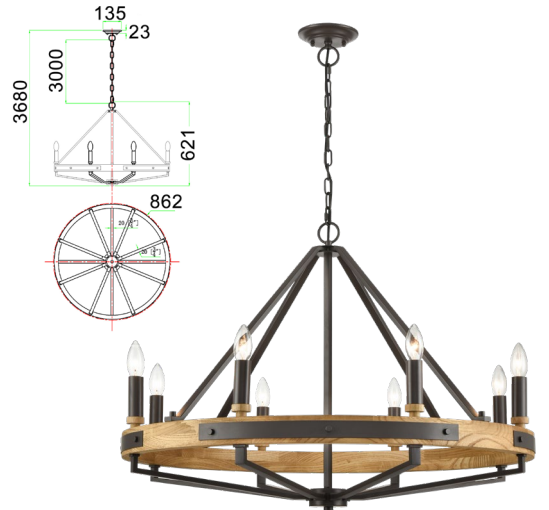

FUNALE1
(6XE14)

FUNALE2
(8XE14)

FUNALE3
(12XE14)

FUNALE

Interior Candelabra Natural Wood with Oil Rubbed Bronze Hardware Pendant Lights

- Input voltage: 220-240V
- Material: solid wood & iron
- Lamp holder: E14 (Max.60W globe)
- Globe not included
- For indoor use only

Part No.	FUNALE1, FUNALE2, FUNALE3
Description	PENDANT SES Candelabra Natural Wood with Oil Rubbed Bronze Hardware
Material	Solid wood & iron
Lamp holder	FUNALE1: 6XE14 (Max.60W) FUNALE2: 8XE14 (Max.60W) FUNALE3: 12XE14 (Max.60W)
Product Dimensions	Please see line drawings
Suspension	3000mm chain and cable
Canopy size	FUNALE1-2: Ø135x23mm FUNALE3: Ø160x25mm
Box Weight	FUNALE1: 9.0kg FUNALE2: 13.0kg FUNALE3: 18.0kg
Box Dimensions	FUNALE1: 75x75x30cm FUNALE2: 95x95x33cm FUNALE3: 130x130x41cm
Carton QTY	1/1