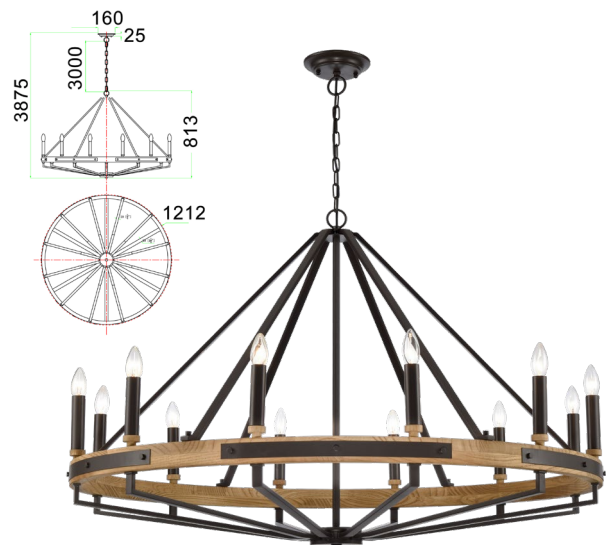

FUNALE1
(6XE14)

FUNALE2
(8XE14)

FUNALE3
(12XE14)

FUNALE

Interior Candelabra Natural Wood with Oil Rubbed Bronze Hardware Pendant Lights

- Input voltage: 220-240V
- Material: solid wood & iron
- Lamp holder: E14 (Max.60W globe)
- Globe not included
- For indoor use only

Part No.	FUNALE1, FUNALE2, FUNALE3
Description	PENDANT SES Candelabra Natural Wood with Oil Rubbed Bronze Hardware
Material	Solid wood & iron
Lamp holder	FUNALE1: 6XE14 (Max.60W) FUNALE2: 8XE14 (Max.60W) FUNALE3: 12XE14 (Max.60W)
Product Dimensions	Please see line drawings
Suspension	3000mm chain and cable
Canopy size	FUNALE1-2: Ø135x23mm FUNALE3: Ø160x25mm
Box Weight	FUNALE1: 9.0kg FUNALE2: 13.0kg FUNALE3: 18.0kg
Box Dimensions	FUNALE1: 75x75x30cm FUNALE2: 95x95x33cm FUNALE3: 130x130x41cm
Carton QTY	1/1