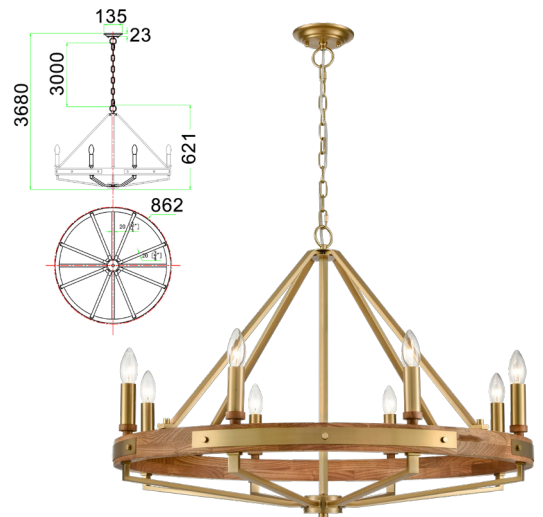

**FUNALE4**  
(6XE14)

**FUNALE5**  
(8XE14)

**FUNALE6**  
(12XE14)

## Interior Candelabra Oak Wood & Satin Brass Hardware Pendant Lights

- Input voltage: 220-240V
- Material: solid wood & iron
- Lamp holder: E14 (Max.60W globe)
- Globe not included
- For indoor use only

<b>Part No.</b>	<b>FUNALE4, FUNALE5, FUNALE6</b>
<b>Description</b>	PENDANT SES Candelabra Oak Wood & Satin Brass Hardware
<b>Material</b>	Solid wood & iron
<b>Lamp holder</b>	FUNALE4: 6XE14 (Max.60W) FUNALE5: 8XE14 (Max.60W) FUNALE6: 12XE14 (Max.60W)
<b>Product Dimensions</b>	Please see line drawings
<b>Suspension</b>	3000mm chain and cable
<b>Canopy size</b>	FUNALE4-5: Ø135x23mm FUNALE6: Ø160x25mm
<b>Box Weight</b>	FUNALE4: 9.0kg    FUNALE5: 13.0kg FUNALE6: 18.0kg
<b>Box Dimensions</b>	FUNALE4: 75x75x30cm FUNALE5: 95x95x33cm FUNALE6: 130x130x41cm
<b>Carton QTY</b>	1/1