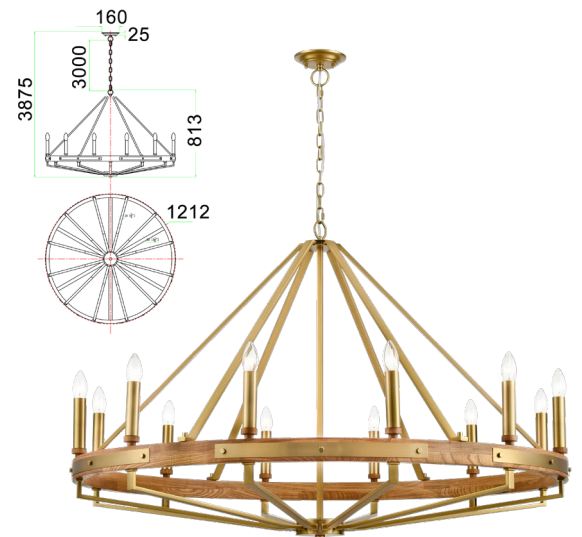

**FUNALE4**  
(6XE14)

**FUNALE5**  
(8XE14)

**FUNALE6**  
(12XE14)

## Interior Candelabra Oak Wood & Satin Brass Hardware Pendant Lights

- Input voltage: 220-240V
- Material: solid wood & iron
- Lamp holder: E14 (Max.60W globe)
- Globe not included
- For indoor use only

<b>Part No.</b>	<b>FUNALE4, FUNALE5, FUNALE6</b>
<b>Description</b>	PENDANT SES Candelabra Oak Wood & Satin Brass Hardware
<b>Material</b>	Solid wood & iron
<b>Lamp holder</b>	FUNALE4: 6XE14 (Max.60W) FUNALE5: 8XE14 (Max.60W) FUNALE6: 12XE14 (Max.60W)
<b>Product Dimensions</b>	Please see line drawings
<b>Suspension</b>	3000mm chain and cable
<b>Canopy size</b>	FUNALE4-5: Ø135x23mm FUNALE6: Ø160x25mm
<b>Box Weight</b>	FUNALE4: 9.0kg    FUNALE5: 13.0kg FUNALE6: 18.0kg
<b>Box Dimensions</b>	FUNALE4: 75x75x30cm FUNALE5: 95x95x33cm FUNALE6: 130x130x41cm
<b>Carton QTY</b>	1/1