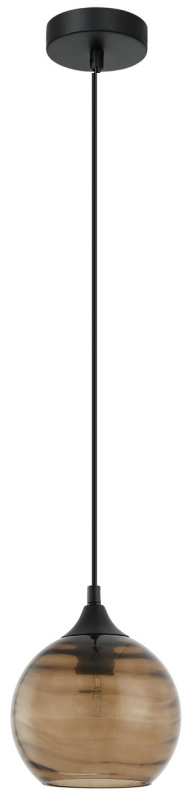

Decor Lighting

MARBRE

Interior Wine Glass Wavy Glass Pendant Lights

- Input voltage: 220-240V
- Material: glass
- Lamp holder: 1xE27 (Max.72W globe)
- Globe not included
- For indoor use only
- Warranty: 1 year replacement

Part No.	MARBRE1-6
Description	PENDANT ES Wine Glass Wavy Glass
Material	Glass
Lamp holder	1xE27 (Max.72W)
Product Dimensions	Ø170xH180mm
Suspension	3000mm cable
Canopy size	Ø100x25mm
Box Weight	1.2kg
Box Dimensions	23x23x31cm
Carton QTY	1/1

MARBRE1
(Smokey Black)

MARBRE2
(Green)

MARBRE3
(Amber)

*Must be installed by a licenced electrician (Installation instructions sheet provided in each product box)