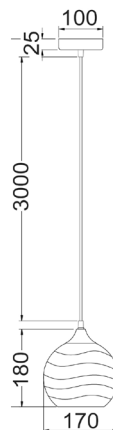

Decor Lighting

MARBRE

Interior Wine Glass Wavy Glass Pendant Lights

- Input voltage: 220-240V
- Material: glass
- Lamp holder: 1xE27 (Max.72W globe)
- Globe not included
- For indoor use only
- Warranty: 1 year replacement

Part No.	MARBRE1-6
Description	PENDANT ES Wine Glass Wavy Glass
Material	Glass
Lamp holder	1xE27 (Max.72W)
Product Dimensions	Ø170xH180mm
Suspension	3000mm cable
Canopy size	Ø100x25mm
Box Weight	1.2kg
Box Dimensions	23x23x31cm
Carton QTY	1/1