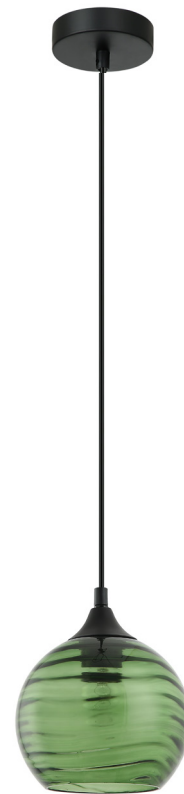

Decor Lighting

MARBRE

Interior Wine Glass Wavy Glass Pendant Lights

- Input voltage: 220-240V
- Material: glass
- Lamp holder: 1xE27 (Max.72W globe)
- Globe not included
- For indoor use only
- Warranty: 1 year replacement

Part No.	MARBRE1-6
Description	PENDANT ES Wine Glass Wavy Glass
Material	Glass
Lamp holder	1xE27 (Max.72W)
Product Dimensions	Ø170xH180mm
Suspension	3000mm cable
Canopy size	Ø100x25mm
Box Weight	1.2kg
Box Dimensions	23x23x31cm
Carton QTY	1/1

MARBRE1
(Smokey Black)

MARBRE2
(Green)

MARBRE3
(Amber)

*Must be installed by a licenced electrician (Installation instructions sheet provided in each product box)