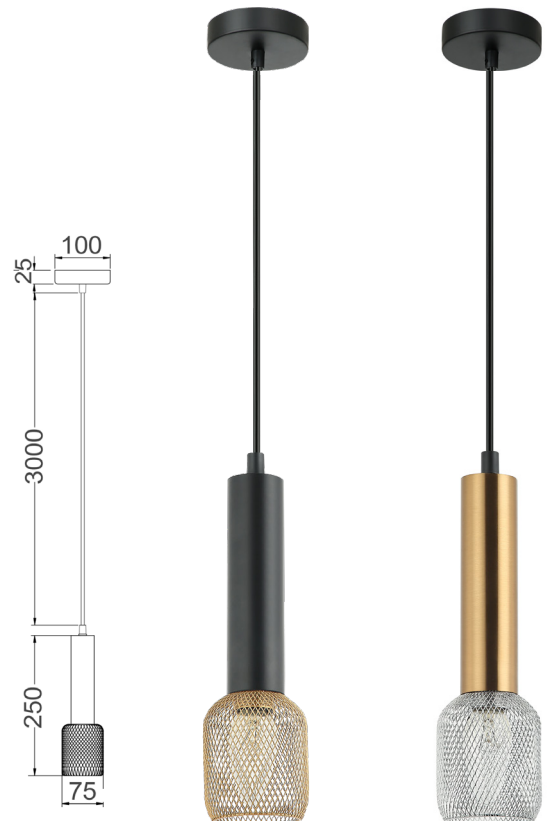

Decor Lighting

MIKRO Interior Cylinder & Mesh Pendant Lights

- Input voltage: 220-240V
- Material: iron
- Lamp holder: 1xE14 (Max.40W globe)
- Globe restrictions: only suitable for use with fancy round & candle globes
- Globe not included
- For indoor use only
- Warranty: 1 year replacement

Part No.	MIKRO1-2
Description	PENDANT SES Cylinder & Mesh
Material	Iron
Lamp holder	1xE14 (Max.40W)
Product Dimensions	Ø75 X H250mm
Suspension	3000mm cable
Canopy size	Ø100x25mm
Box Weight	0.7kg
Box Dimensions	21x15x12cm
Carton QTY	1/1

*Must be installed by a licenced electrician (Installation instructions sheet provided in each product box)

MIKRO1
(Matte Black Cylinder & Brass Mesh)

MIKRO2
(Antique Brass Cylinder & Chrome Mesh)