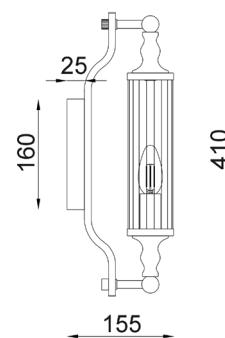

## Interior Surface Mounted Tubular Clear Glass Wall Lights

- Input voltage: 220-240V
- Material: iron & clear glass
- Lamp holder: 1xE14 (Max.10W)
- Globe not included
- For indoor use only

\*Please DO NOT be confused by similar products offered by other suppliers with inferior quality

\*Must be installed by a licenced electrician (Installation instructions sheet provided in each product box)

RODILLO5  
(White)

Part No	Description	Dimensions	Base Size	Box Weight	Box Size	Carton Qty
RODILLO1	Wall Int S/M SES TUBULAR CLR Glass w/Antique Brass Base	H410xD155mm	H160xD25mm	1.3kg	46x22x21cm	1/1
RODILLO2	Wall Int S/M SES TUBULAR CLR Glass w/Chrome Base	H410xD155mm	H160xD25mm	1.3kg	46x22x21cm	1/1
RODILLO3	Wall Int S/M SES TUBULAR CLR Glass w/Satin Chrome Base	H410xD155mm	H160xD25mm	1.3kg	46x22x21cm	1/1
RODILLO4	Wall Int S/M SES TUBULAR CLR Glass w/Black Base	H410xD155mm	H160xD25mm	1.3kg	46x22x21cm	1/1
RODILLO5	Wall Int S/M SES TUBULAR CLR Glass w/White Base	H410xD155mm	H160xD25mm	1.3kg	46x22x21cm	1/1