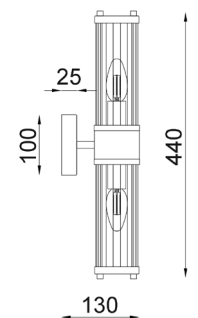

TIEMPO1
(Antique Brass)

TIEMPO2
(Chrome)

TIEMPO3
(Satin Chrome)

TIEMPO4
(Black)

TIEMPO5
(White)

TIEMPO

Interior Up/Down Tubular Clear Glass Wall Lights

- Input voltage: 220-240V
- Material: iron & clear glass
- Lamp holder: 2xE14 (Max.10W)
- Globe not included
- For indoor use only

Part No	Description	Height	Diameter	Box Weight	Box Size	Carton Qty
TIEMPO1	Wall Int S/M 2xSES Up/Dn TUBULAR CLR Glass w/ Antique Brass	440mm	Ø70mm	1.3kg	41x23x17cm	1/1
TIEMPO2	Wall Int S/M 2xSES Up/Dn TUBULAR CLR Glass w/ Chrome	440mm	Ø70mm	1.3kg	41x23x17cm	1/1
TIEMPO3	Wall Int S/M 2xSES Up/Dn TUBULAR CLR Glass w/ Satin Chrome	440mm	Ø70mm	1.3kg	41x23x17cm	1/1
TIEMPO4	Wall Int S/M 2xSES Up/Dn TUBULAR CLR Glass w/ Black	440mm	Ø70mm	1.3kg	41x23x17cm	1/1
TIEMPO5	Wall Int S/M 2xSES Up/Dn TUBULAR CLR Glass w/ White	440mm	Ø70mm	1.3kg	41x23x17cm	1/1