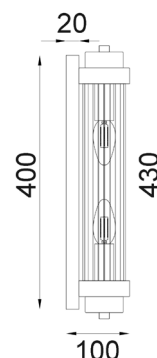

VARILLAS1
(Antique Brass)

VARILLAS2
(Chrome)

VARILLAS3
(Satin Chrome)

VARILLAS4
(Black)

VARILLAS

Interior Up/Down Clear Glass Rod Wall Lights

- Input voltage: 220-240V
- Material: iron & clear glass
- Lamp holder: 2xE14 (Max.10W)
- 18pcs rods, rod size: Ø7xH300mm
- Globe not included
- For indoor use only

Glass Rods

*Please DO NOT be confused by similar products offered by other suppliers with inferior quality

*Must be installed by a licenced electrician (Installation instructions sheet provided in each product box)

VARILLAS5
(White)

Part No	Description	Height	Over Diameter	Box Weight	Box Size	Carton Qty
VARILLAS1	Wall Int S/M 2 x SES Up/Dn CLR Glass Rod w/ Antique Brass Base	430mm	Ø66mm	1.8kg	49x24x14cm	1/1
VARILLAS2	Wall Int S/M 2 x SES Up/Dn CLR Glass Rod w/ Chrome Base	430mm	Ø66mm	1.8kg	49x24x14cm	1/1
VARILLAS3	Wall Int S/M 2 x SES Up/Dn CLR Glass Rod w/ Satin Chrome Base	430mm	Ø66mm	1.8kg	49x24x14cm	1/1
VARILLAS4	Wall Int S/M 2 x SES Up/Dn CLR Glass Rod w/ Black Base	430mm	Ø66mm	1.8kg	49x24x14cm	1/1
VARILLAS5	Wall Int S/M 2 x SES Up/Dn CLR Glass Rod w/ White Base	430mm	Ø66mm	1.8kg	49x24x14cm	1/1