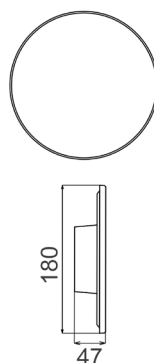

SHADOWTRI

Exterior LED Tri-CCT Round Backlit Wall Lights IP65 & IK08

Exterior Lighting

SHADOWTRI1

SHADOWTRI2

- Input voltage: 220-240V 50Hz
- Constant Current LED driver inbuilt
- Housing: PC
- Diffuser: frosted PC
- Tri-CCT (3000K / 4200K / 6500K) in one fitting
- CCT switch on rear
- LED chips: 120pcs 2835
- CRI: 80
- Power factor: >0.5
- Ambient Temperature: -20 to 50°C
- Not suitable for dimming
- Suitable for use with sensor

Back of Fitting

 25,000hr Lifetime	 120° Beam Angle	IP65 Rated	IK08 Rated	 2YEAR Replacement Warranty
---	--	----------------------	----------------------	--

Part No.	Description	Lumens			Watt	Diameter	Back plate	Box Weight	Box Size	Carton QTY
		3000K	4200K	6500K						
SHADOWTRI1	WALL S/M 12W RND BIK LED Tri Backlit	1200lm	1300lm	1250lm	12W	Ø180mm	Ø100x33mm	0.3kg	19x6x18cm	1/20
SHADOWTRI2	WALL S/M 12W RND WH LED Tri Backlit	1200lm	1300lm	1250lm	12W	Ø180mm	Ø100x33mm	0.3kg	19x6x18cm	1/20