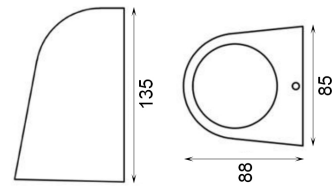

New

TORQUE9 (GU10)
(Aged Brass)

- Single fixed head
- Input voltage: GU10: 110-240V; MR16: 12-24V
- Housing: solid brass or aluminium
- Diffuser: clear glass
- Lamp holder: GU10 or MR16
- Globe not included
- MR16 fitting requires external 12V control gear